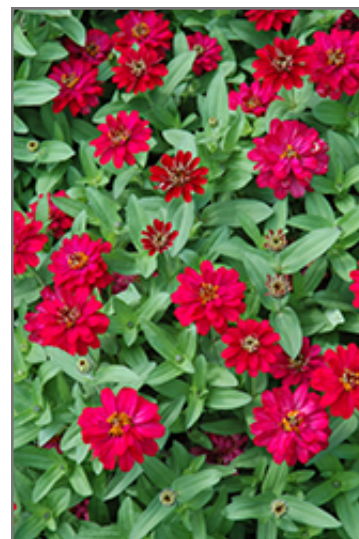

Ornamental Features

Profusion Double Hot Cherry Zinnia features bold cherry red pincushion flowers with hot pink overtones and yellow eyes at the ends of the stems from mid spring to late summer. The flowers are excellent for cutting. Its pointy leaves remain green in color throughout the season.

Landscape Attributes

Profusion Double Hot Cherry Zinnia is an herbaceous annual with an upright spreading habit of growth. Its medium texture blends into the garden, but can always be balanced by a couple of finer or coarser plants for an effective composition.

This is a relatively low maintenance plant. Trim off the flower heads after they fade and die to encourage more blooms late into the season. It is a good choice for attracting butterflies and hummingbirds to your yard. It has no significant negative characteristics.

*Profusion Double Hot Cherry Zinnia flowers
Photo courtesy of NetPS Plant Finder*

*Profusion Double Hot Cherry Zinnia
flowers
Photo courtesy of NetPS Plant Finder*

Planting & Growing

Profusion Double Hot Cherry Zinnia will grow to be about 14 inches tall at maturity, with a spread of 18 inches. When grown in masses or used as a bedding plant, individual plants should be spaced approximately 14 inches apart. Its foliage tends to remain dense right to the ground, not requiring facer plants in front. This fast-growing annual will normally live for one full growing season, needing replacement the following year.