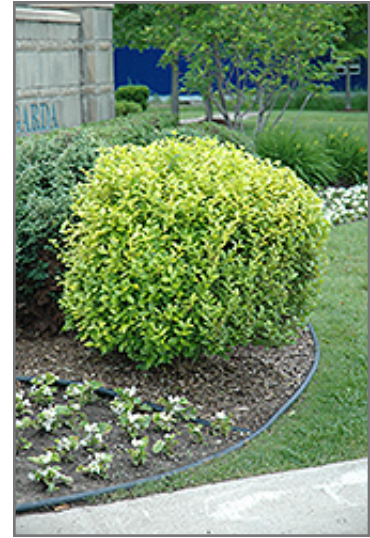

Golden Privet
Ligustrum x vicaryi

Height: 12 feet

Spread: 8 feet

Sunlight: ○

Hardiness Zone: 5a

Other Names: Golden Vicary Privet

Description:

A common pruned hedge and garden shrub, takes pruning exceptionally well; colorful yellow foliage all season long, an excellent color accent plant; easy to grow, handles pollution well but needs full sun for best color

Ornamental Features

Golden Privet has attractive gold deciduous foliage on a plant with an upright spreading habit of growth. The glossy pointy leaves are highly ornamental but do not develop any appreciable fall color. It has panicles of lightly-scented white flowers hanging below the branches from late spring to early summer.

Landscape Attributes

Golden Privet is a dense multi-stemmed deciduous shrub with an upright spreading habit of growth. Its relatively fine texture sets it apart from other landscape plants with less refined foliage.

- Hedges/Screening
- General Garden Use

Golden Privet
Photo courtesy of NetPS Plant Finder

Golden Privet foliage
Photo courtesy of NetPS Plant Finder

Planting & Growing

Golden Privet will grow to be about 12 feet tall at maturity, with a spread of 8 feet. It tends to be a little leggy, with a typical clearance of 2 feet from the ground, and is suitable for planting under power lines. It grows at a fast rate, and under ideal conditions can be expected to live for approximately 30 years.