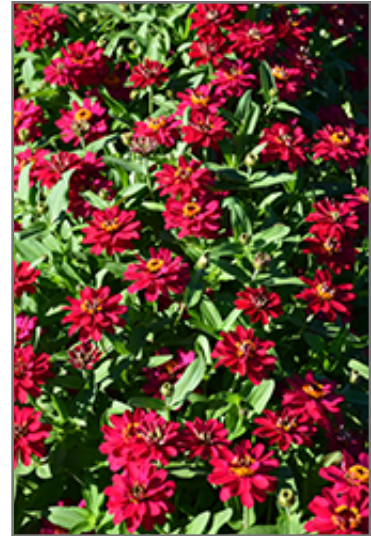

- Mass Planting
- Rock/Alpine Gardens
- Border Edging
- General Garden Use
- Container Planting
- Hanging Baskets

Planting & Growing

Profusion Double Hot Cherry Zinnia will grow to be about 14 inches tall at maturity, with a spread of 18 inches. When grown in masses or used as a bedding plant, individual plants should be spaced approximately 14 inches apart. Its foliage tends to remain dense right to the ground, not requiring facer plants in front. This fast-growing annual will normally live for one full growing season, needing replacement the following year.

This plant should only be grown in full sunlight. It does best in average to evenly moist conditions, but will not tolerate standing water. It is not particular as to soil type or pH. It is highly tolerant of urban pollution and will even thrive in inner city environments. This particular variety is an interspecific hybrid.

Profusion Double Hot Cherry Zinnia is a fine choice for the garden, but it is also a good selection for planting in outdoor containers and hanging baskets. It is often used as a 'filler' in the 'spiller-thriller-filler' container combination, providing a mass of flowers against which the larger thriller plants stand out. Note that when growing plants in outdoor containers and baskets, they may require more frequent waterings than they would in the yard or garden.

* This is a 'special order' plant - contact store for details

*Profusion Double Hot Cherry Zinnia
in bloom
Photo courtesy of NetPS Plant Finder*