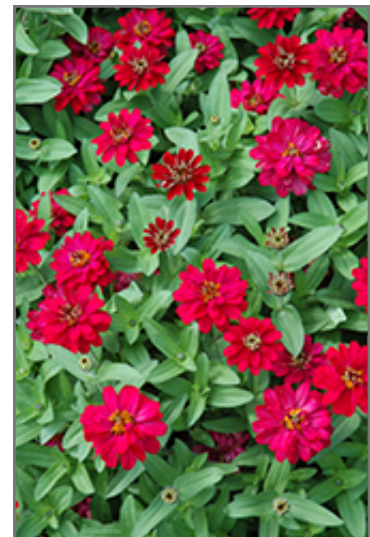

*Profusion Double Hot Cherry Zinnia
flowers
Photo courtesy of NetPS Plant Finder*