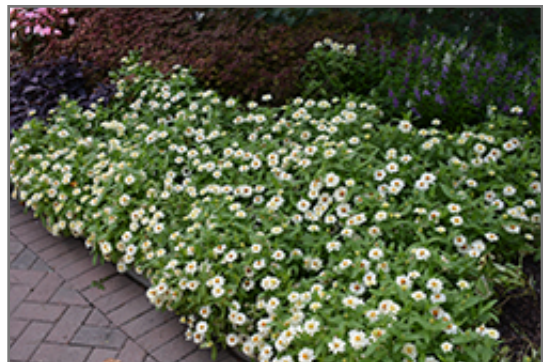

Profusion Double White Zinnia features bold double white ball-shaped flowers with yellow eyes at the ends of the stems from mid spring to late summer. The flowers are excellent for cutting. Its pointy leaves remain green in color throughout the season.

Landscape Attributes

Profusion Double White Zinnia is an herbaceous annual with an upright spreading habit of growth. Its medium texture blends into the garden, but can always be balanced by a couple of finer or coarser plants for an effective composition.

This is a relatively low maintenance plant. Trim off the flower heads after they fade and die to encourage more blooms late into the season. It is a good choice for attracting butterflies and hummingbirds to your yard. It has no significant negative characteristics.

Profusion Double White Zinnia in bloom
Photo courtesy of NetPS Plant Finder

Planting & Growing

Profusion Double White Zinnia will grow to be about 14 inches tall at maturity, with a spread of 18 inches. When grown in masses or used as a bedding plant, individual plants should be spaced approximately 14 inches apart. Its foliage tends to remain dense right to the ground, not requiring facer plants in front. This fast-growing annual will normally live for one full growing season, needing replacement the following year.