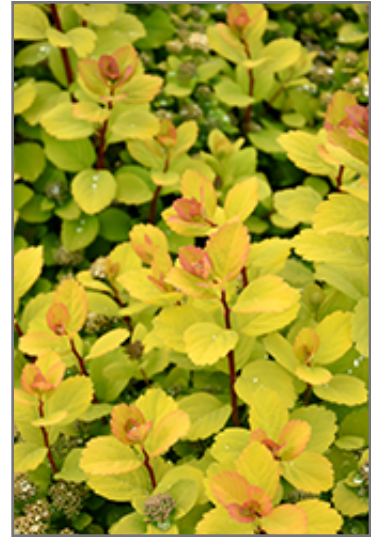

JARED'S NURSERY

Gift & Garden

Your local family garden center...

- Mass Planting
- Rock/Alpine Gardens
- General Garden Use

Planting & Growing

Glow Girl Birch Leaf Spirea will grow to be about 24 inches tall at maturity, with a spread of 24 inches. It tends to fill out right to the ground and therefore doesn't necessarily require facer plants in front. It grows at a medium rate, and under ideal conditions can be expected to live for approximately 20 years.

This shrub should only be grown in full sunlight. It prefers to grow in average to moist conditions, and shouldn't be allowed to dry out. It is not particular as to soil type or pH. It is highly tolerant of urban pollution and will even thrive in inner city environments. This is a selected variety of a species not originally from North America.

*Glow Girl Birch Leaf Spirea foliage
Photo courtesy of NetPS Plant Finder*